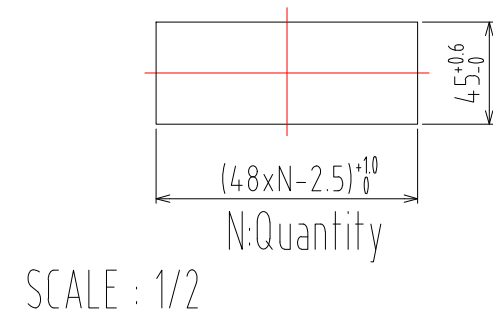

NOVA Enhance Dimension

S××90e Dimension (96×96)

PANEL CUTTING SIZE

1. Single attachment

SCALE : 1/2

2. Multiple attachments

SCALE : 1/2

N:Quantity

S××80e Dimension (48×96)

PANEL CUTTING SIZE

1. Single attachment

2. Multiple attachments

S**70e Dimension (72x72)

PANEL CUTTING SIZE

1. Single attachment

SCALE : 1/2

2. Multiple attachments

SCALE : 1/2

N:Quantity

S**40e Dimension (48x48)

PANEL CUTTING SIZE

1. Single attachment

2. Multiple attachments

S**60e Dimension (96x48)

PANEL CUTTING SIZE

1. Single attachment

SCALE : 1/2

S**10e Dimension

DIN RAIL ATTACH