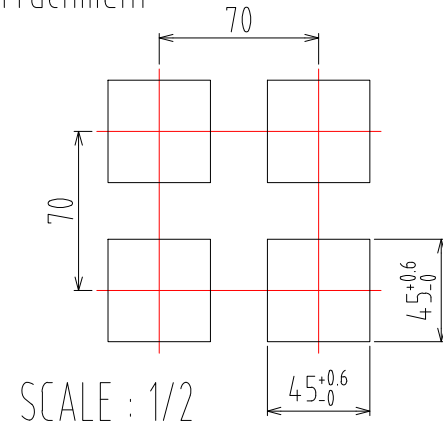

NOVA Enhance Dimension

S××90e Dimension (96×96)

PANEL CUTTING SIZE

1. Single attachment

SCALE : 1/2

2. Multiple attachments

SCALE : 1/2

N:Quantity

S××80e Dimension (48×96)

PANEL CUTTING SIZE

1. Single attachment

2. Multiple attachments

S**70e Dimension (72x72)

PANEL CUTTING SIZE

1. Single attachment

SCALE : 1/2

2. Multiple attachments

SCALE : 1/2

N:Quantity

S**40e Dimension (48x48)

PANEL CUTTING SIZE

1. Single attachment

2. Multiple attachments

S**60e Dimension (96x48)

PANEL CUTTING SIZE

1. Single attachment

SCALE : 1/2

S**10e Dimension

DIN RAIL ATTACH