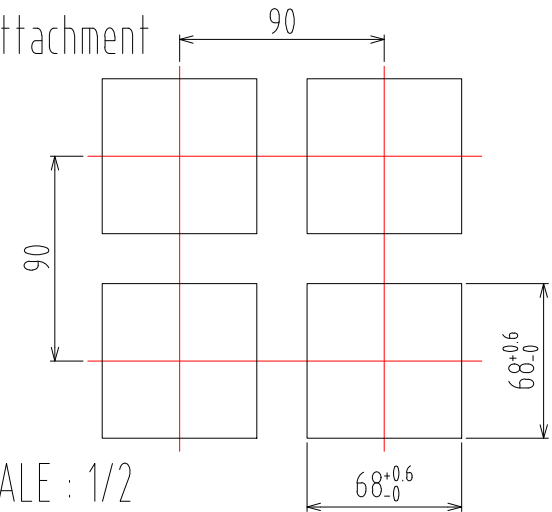

NOVA Enhance Dimension

S××90e Dimension (96×96)

PANEL CUTTING SIZE

1. Single attachment

SCALE : 1/2

2. Multiple attachments

SCALE : 1/2

N:Quantity

S××80e Dimension (48×96)

PANEL CUTTING SIZE

1. Single attachment

2. Multiple attachments

S**70e Dimension (72x72)

PANEL CUTTING SIZE

1. Single attachment

SCALE : 1/2

2. Multiple attachments

SCALE : 1/2

N:Quantity

S**40e Dimension (48x48)

PANEL CUTTING SIZE

1. Single attachment

2. Multiple attachments

S**60e Dimension (96x48)

PANEL CUTTING SIZE

1. Single attachment

SCALE : 1/2

S**10e Dimension

DIN RAIL ATTACH