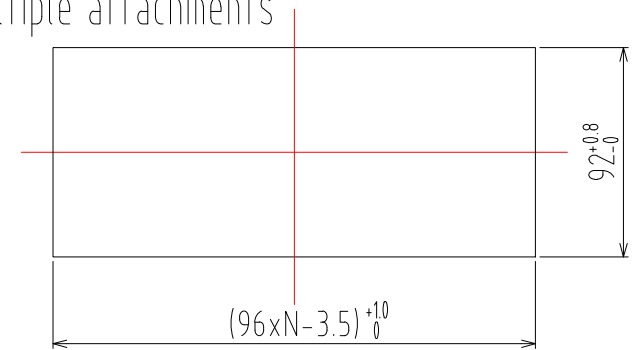

NOVA Enhance Dimension

S××90e Dimension (96×96)

PANEL CUTTING SIZE

1. Single attachment

SCALE : 1/2

2. Multiple attachments

SCALE : 1/2

N:Quantity

S××80e Dimension (48×96)

PANEL CUTTING SIZE

1. Single attachment

2. Multiple attachments

S**70e Dimension (72x72)

PANEL CUTTING SIZE

1. Single attachment

SCALE : 1/2

2. Multiple attachments

SCALE : 1/2

N:Quantity

S**40e Dimension (48x48)

PANEL CUTTING SIZE

1. Single attachment

2. Multiple attachments

S**60e Dimension (96x48)

PANEL CUTTING SIZE

1. Single attachment

SCALE : 1/2

S**10e Dimension

DIN RAIL ATTACH