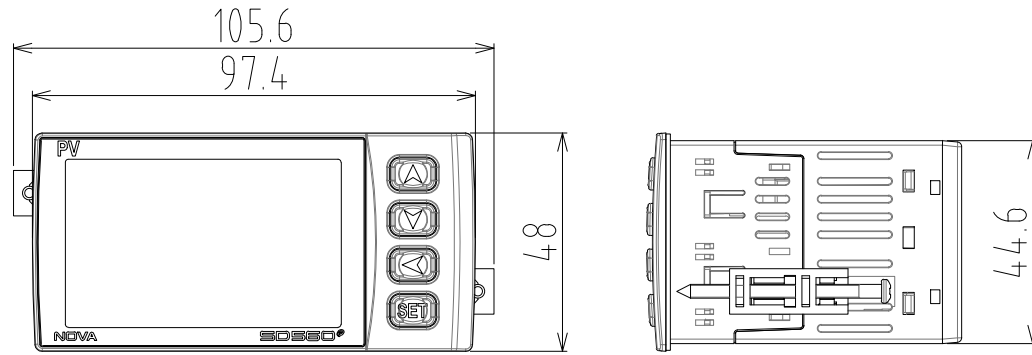

NOVA Enhance Dimension

S××90e Dimension (96×96)

PANEL CUTTING SIZE

1. Single attachment

SCALE : 1/2

2. Multiple attachments

SCALE : 1/2

N:Quantity

S××80e Dimension (48×96)

PANEL CUTTING SIZE

1. Single attachment

2. Multiple attachments

S**70e Dimension (72x72)

PANEL CUTTING SIZE

1. Single attachment

SCALE : 1/2

2. Multiple attachments

SCALE : 1/2

N:Quantity

S**40e Dimension (48x48)

PANEL CUTTING SIZE

1. Single attachment

2. Multiple attachments

S**60e Dimension (96x48)

PANEL CUTTING SIZE

1. Single attachment

SCALE : 1/2

S**10e Dimension

DIN RAIL ATTACH