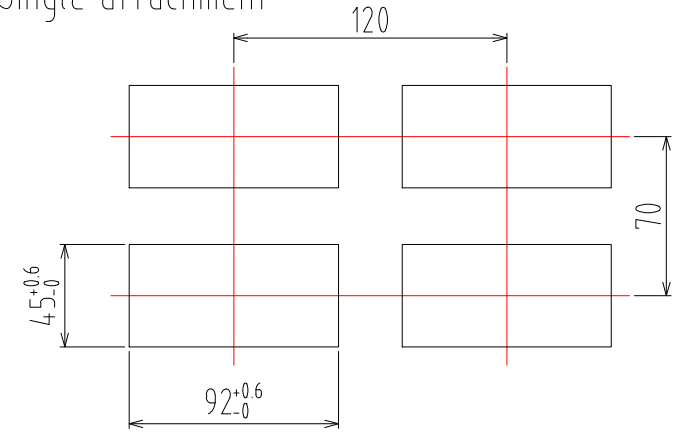

NOVA Enhance Dimension

S××90e Dimension (96×96)

PANEL CUTTING SIZE

1. Single attachment

SCALE : 1/2

2. Multiple attachments

SCALE : 1/2

N:Quantity

S××80e Dimension (48×96)

PANEL CUTTING SIZE

1. Single attachment

2. Multiple attachments

S**70e Dimension (72x72)

PANEL CUTTING SIZE

1. Single attachment

SCALE : 1/2

2. Multiple attachments

SCALE : 1/2

N:Quantity

S**40e Dimension (48x48)

PANEL CUTTING SIZE

1. Single attachment

2. Multiple attachments

S**60e Dimension (96x48)

PANEL CUTTING SIZE

1. Single attachment

SCALE : 1/2

S**10e Dimension

DIN RAIL ATTACH