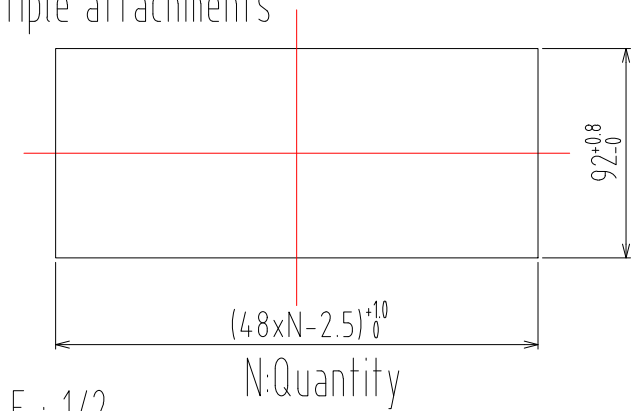

NOVA Enhance Dimension

S××90e Dimension (96×96)

PANEL CUTTING SIZE

1. Single attachment

SCALE : 1/2

2. Multiple attachments

SCALE : 1/2

N:Quantity

S××80e Dimension (48×96)

PANEL CUTTING SIZE

1. Single attachment

2. Multiple attachments

S**70e Dimension (72x72)

PANEL CUTTING SIZE

1. Single attachment

SCALE : 1/2

2. Multiple attachments

SCALE : 1/2

N:Quantity

S**40e Dimension (48x48)

PANEL CUTTING SIZE

1. Single attachment

2. Multiple attachments

S**60e Dimension (96x48)

PANEL CUTTING SIZE

1. Single attachment

SCALE : 1/2

S**10e Dimension

DIN RAIL ATTACH