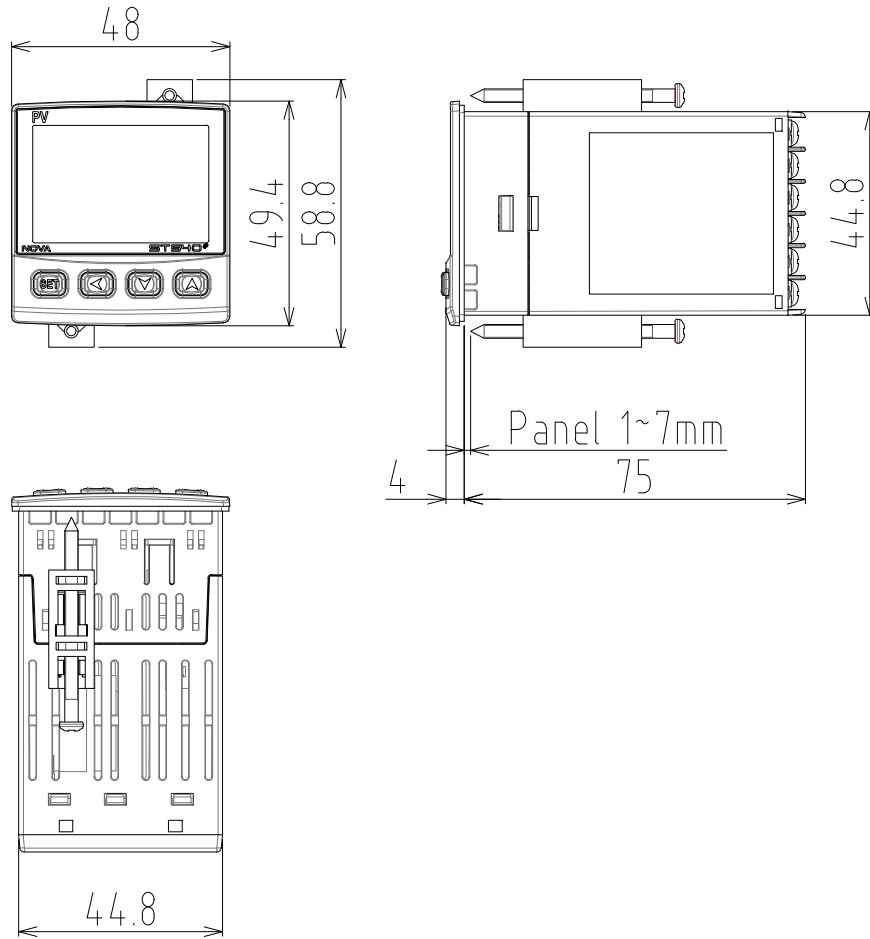

NOVA Enhance Dimension

S××90e Dimension (96×96)

PANEL CUTTING SIZE

1. Single attachment

SCALE : 1/2

2. Multiple attachments

SCALE : 1/2

N:Quantity

S××80e Dimension (48×96)

PANEL CUTTING SIZE

1. Single attachment

2. Multiple attachments

S**70e Dimension (72x72)

PANEL CUTTING SIZE

1. Single attachment

SCALE : 1/2

2. Multiple attachments

SCALE : 1/2

N:Quantity

S**40e Dimension (48x48)

PANEL CUTTING SIZE

1. Single attachment

2. Multiple attachments

S**60e Dimension (96x48)

PANEL CUTTING SIZE

1. Single attachment

SCALE : 1/2

S**10e Dimension

DIN RAIL ATTACH