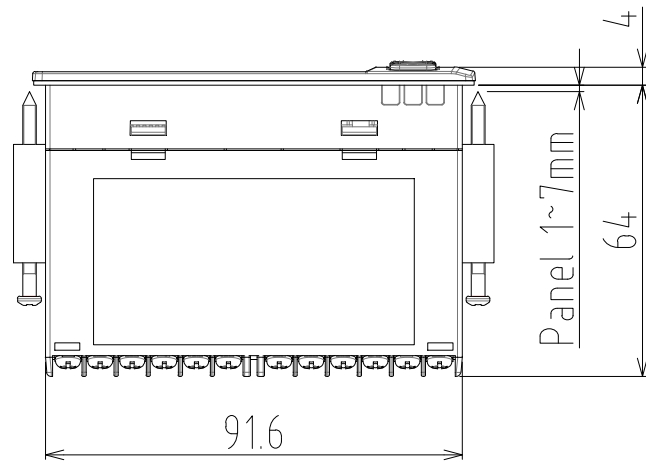

NOVA Enhance Dimension

S××90e Dimension (96×96)

PANEL CUTTING SIZE

1. Single attachment

SCALE : 1/2

2. Multiple attachments

SCALE : 1/2

N:Quantity

S××80e Dimension (48×96)

PANEL CUTTING SIZE

1. Single attachment

2. Multiple attachments

S**70e Dimension (72x72)

PANEL CUTTING SIZE

1. Single attachment

SCALE : 1/2

2. Multiple attachments

SCALE : 1/2

N:Quantity

S**40e Dimension (48x48)

PANEL CUTTING SIZE

1. Single attachment

2. Multiple attachments

S**60e Dimension (96x48)

PANEL CUTTING SIZE

1. Single attachment

SCALE : 1/2

S**10e Dimension

DIN RAIL ATTACH