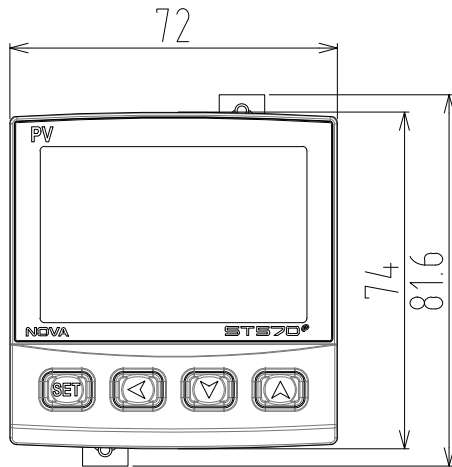

NOVA Enhance Dimension

S××90e Dimension (96×96)

PANEL CUTTING SIZE

1. Single attachment

SCALE : 1/2

2. Multiple attachments

SCALE : 1/2

N:Quantity

S××80e Dimension (48×96)

PANEL CUTTING SIZE

1. Single attachment

2. Multiple attachments

S**70e Dimension (72x72)

PANEL CUTTING SIZE

1. Single attachment

SCALE : 1/2

2. Multiple attachments

SCALE : 1/2

N:Quantity

S**40e Dimension (48x48)

PANEL CUTTING SIZE

1. Single attachment

2. Multiple attachments

S**60e Dimension (96x48)

PANEL CUTTING SIZE

1. Single attachment

SCALE : 1/2

S**10e Dimension

DIN RAIL ATTACH