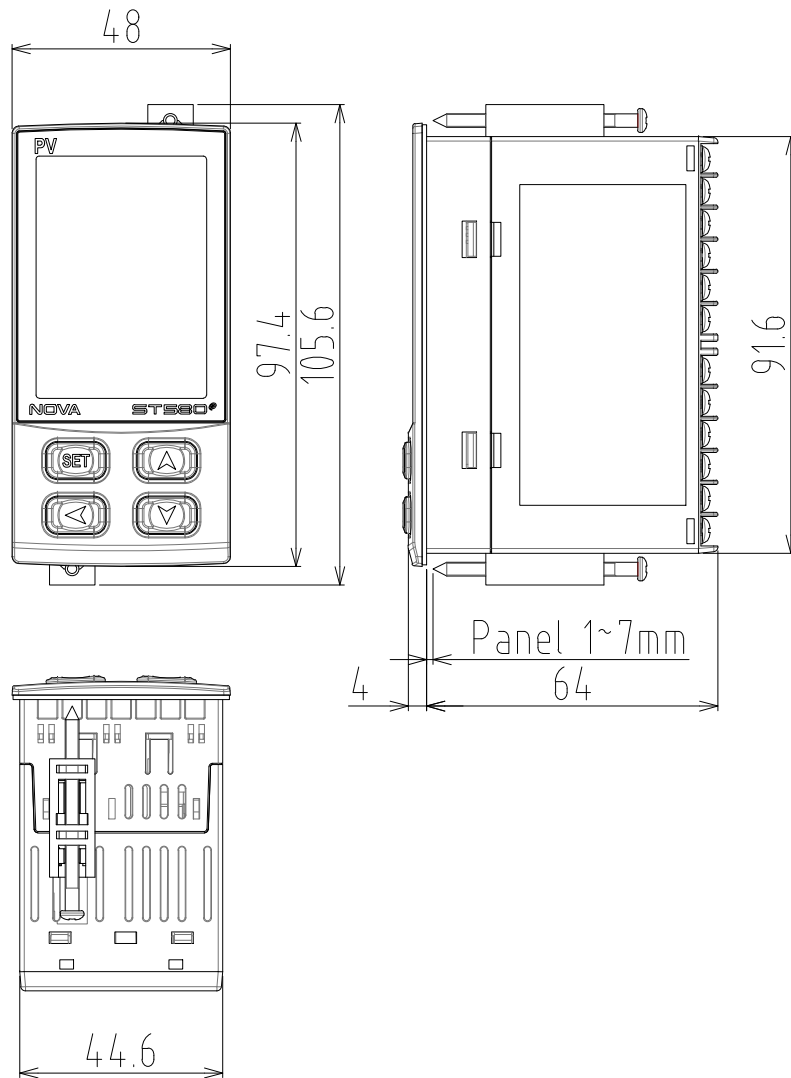

NOVA Enhance Dimension

S××90e Dimension (96×96)

PANEL CUTTING SIZE

1. Single attachment

SCALE : 1/2

2. Multiple attachments

SCALE : 1/2

N:Quantity

S××80e Dimension (48×96)

PANEL CUTTING SIZE

1. Single attachment

2. Multiple attachments

S**70e Dimension (72x72)

PANEL CUTTING SIZE

1. Single attachment

SCALE : 1/2

2. Multiple attachments

SCALE : 1/2

N:Quantity

S**40e Dimension (48x48)

PANEL CUTTING SIZE

1. Single attachment

2. Multiple attachments

S**60e Dimension (96x48)

PANEL CUTTING SIZE

1. Single attachment

SCALE : 1/2

S**10e Dimension

DIN RAIL ATTACH