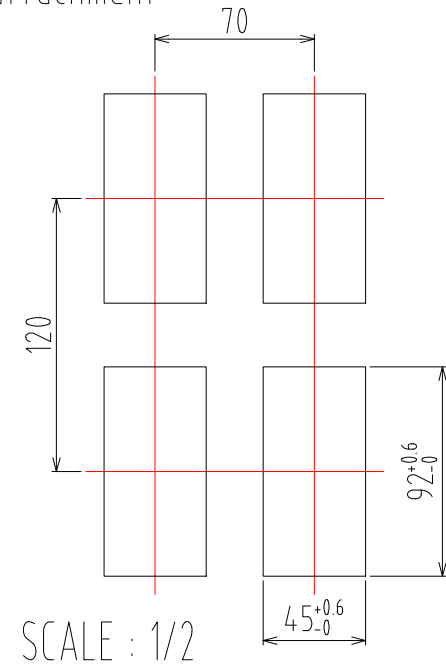

NOVA Enhance Dimension

S××90e Dimension (96×96)

PANEL CUTTING SIZE

1. Single attachment

SCALE : 1/2

2. Multiple attachments

SCALE : 1/2

N:Quantity

S××80e Dimension (48×96)

PANEL CUTTING SIZE

1. Single attachment

2. Multiple attachments

S**70e Dimension (72x72)

PANEL CUTTING SIZE

1. Single attachment

SCALE : 1/2

2. Multiple attachments

SCALE : 1/2

N:Quantity

S**40e Dimension (48x48)

PANEL CUTTING SIZE

1. Single attachment

2. Multiple attachments

S**60e Dimension (96x48)

PANEL CUTTING SIZE

1. Single attachment

SCALE : 1/2

S**10e Dimension

DIN RAIL ATTACH