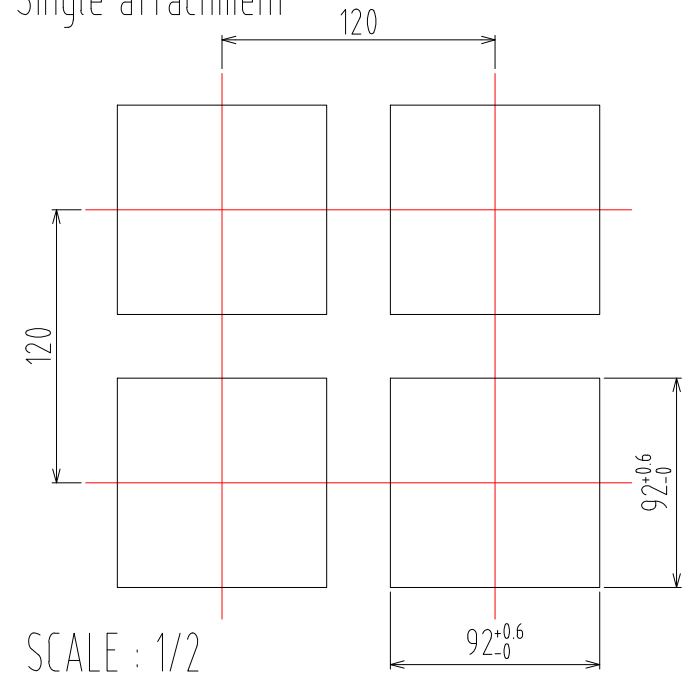

NOVA Enhance Dimension

S××90e Dimension (96×96)

PANEL CUTTING SIZE

1. Single attachment

SCALE : 1/2

2. Multiple attachments

SCALE : 1/2

N:Quantity

S××80e Dimension (48×96)

PANEL CUTTING SIZE

1. Single attachment

2. Multiple attachments

S**70e Dimension (72x72)

PANEL CUTTING SIZE

1. Single attachment

SCALE : 1/2

2. Multiple attachments

SCALE : 1/2

N:Quantity

S**40e Dimension (48x48)

PANEL CUTTING SIZE

1. Single attachment

2. Multiple attachments

S**60e Dimension (96x48)

PANEL CUTTING SIZE

1. Single attachment

SCALE : 1/2

S**10e Dimension

DIN RAIL ATTACH