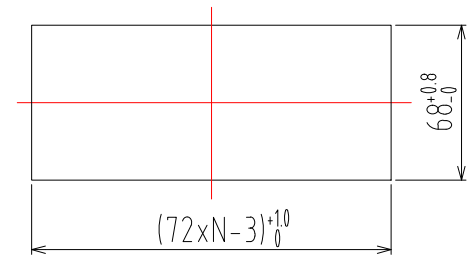

NOVA Enhance Dimension

S××90e Dimension (96×96)

PANEL CUTTING SIZE

1. Single attachment

SCALE : 1/2

2. Multiple attachments

SCALE : 1/2

N:Quantity

S××80e Dimension (48×96)

PANEL CUTTING SIZE

1. Single attachment

2. Multiple attachments

S**70e Dimension (72x72)

PANEL CUTTING SIZE

1. Single attachment

SCALE : 1/2

2. Multiple attachments

SCALE : 1/2

N:Quantity

S**40e Dimension (48x48)

PANEL CUTTING SIZE

1. Single attachment

2. Multiple attachments

S**60e Dimension (96x48)

PANEL CUTTING SIZE

1. Single attachment

SCALE : 1/2

S**10e Dimension

DIN RAIL ATTACH