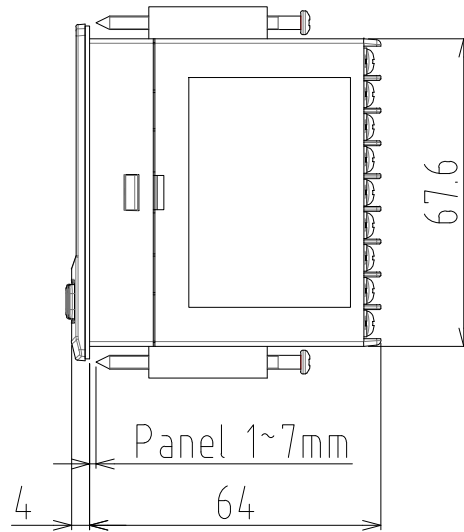

NOVA Enhance Dimension

S××90e Dimension (96×96)

PANEL CUTTING SIZE

1. Single attachment

SCALE : 1/2

2. Multiple attachments

SCALE : 1/2

N:Quantity

S××80e Dimension (48×96)

PANEL CUTTING SIZE

1. Single attachment

2. Multiple attachments

S**70e Dimension (72x72)

PANEL CUTTING SIZE

1. Single attachment

SCALE : 1/2

2. Multiple attachments

SCALE : 1/2

N:Quantity

S**40e Dimension (48x48)

PANEL CUTTING SIZE

1. Single attachment

2. Multiple attachments

S**60e Dimension (96x48)

PANEL CUTTING SIZE

1. Single attachment

SCALE : 1/2

S**10e Dimension

DIN RAIL ATTACH