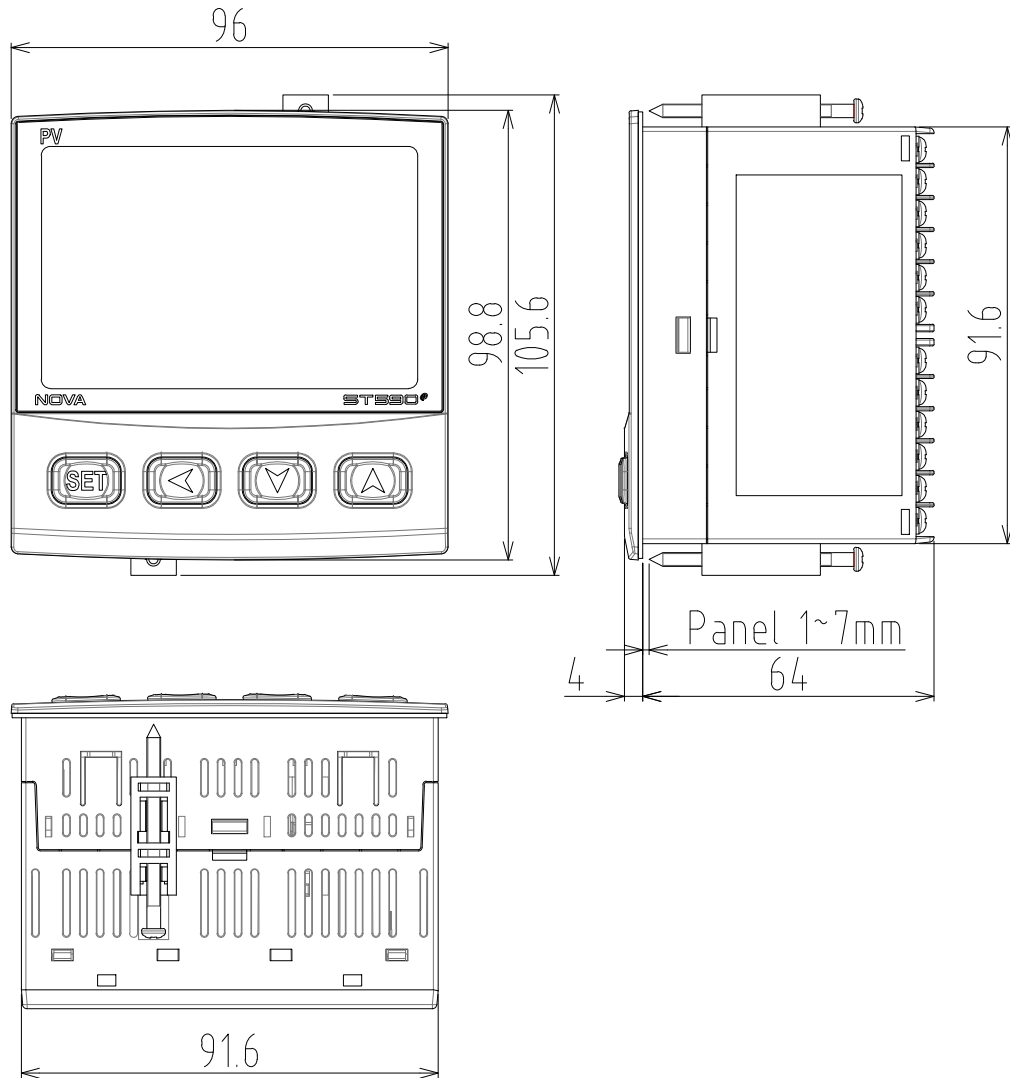

NOVA Enhance Dimension

S××90e Dimension (96×96)

PANEL CUTTING SIZE

1. Single attachment

SCALE : 1/2

2. Multiple attachments

SCALE : 1/2

N:Quantity

S××80e Dimension (48×96)

PANEL CUTTING SIZE

1. Single attachment

2. Multiple attachments

S**70e Dimension (72x72)

PANEL CUTTING SIZE

1. Single attachment

SCALE : 1/2

2. Multiple attachments

SCALE : 1/2

N:Quantity

S**40e Dimension (48x48)

PANEL CUTTING SIZE

1. Single attachment

2. Multiple attachments

S**60e Dimension (96x48)

PANEL CUTTING SIZE

1. Single attachment

SCALE : 1/2

S**10e Dimension

DIN RAIL ATTACH